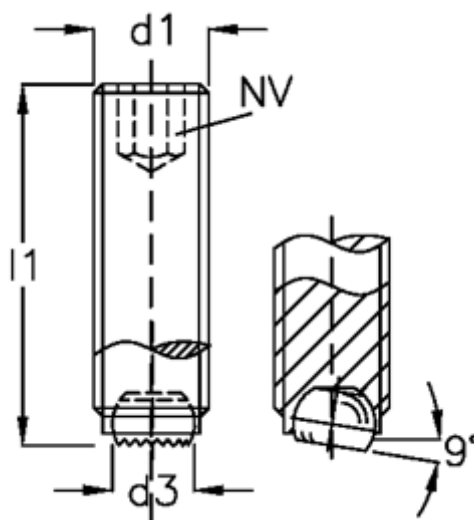

Article number: 20907640

Description: E+G Ball point screw  
GN 605-M8-25-VR

## Measures

---

d1	= M8
d2	= 5.5
d3	= 4.5
Internal hexagon	= 4
l1	= 25